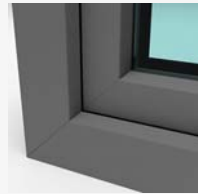

W-LINE | standard veneer patterns*

*standard veneers in all W-LINE window and door systems (W-LINE 80 i W-LINE 86)

solar oak
(UK 101-Z8)

mahogany
(UJ 301-Z8)

walnut
(UK 103-Z8)

smoked oak
(UR 401-Z8)

charcoal brown
(KDB 75-Z8)