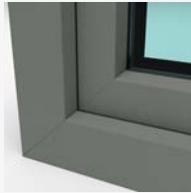

pale grey
(KAD F9-Z8)