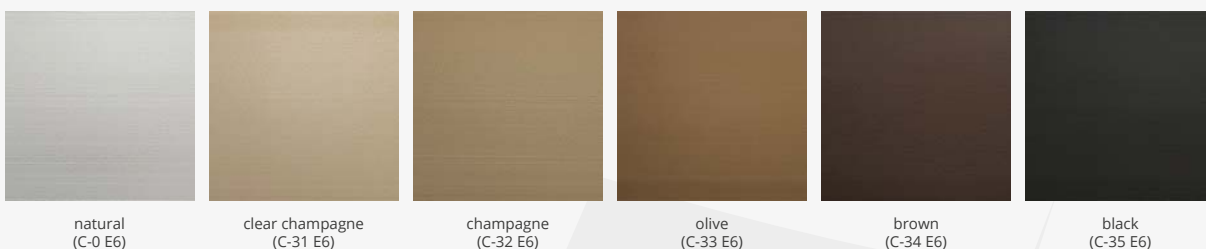

## ANODISING COLOURS VARNISHES PALETTE

Attention! The patterns of colors, veneers and varnishes presented in printed materials and on the Internet - for technological reasons - may differ from the original colors. We encourage you to familiarize yourself with the color templates available in the commercial departments of Amex-Bączek, our Showroom in Iława, as well as at our Commercial Partners.

### Shot-blasting surface

natural  
(C-0 ES)

clear champagne  
(C-31 ES)

champagne  
(C-32 ES)

olive  
(C-33 ES)

brown  
(C-34 ES)

black  
(C-35 ES)

### Satin etching

natural  
(C-0 E6)

clear champagne  
(C-31 E6)

champagne  
(C-32 E6)

olive  
(C-33 E6)

brown  
(C-34 E6)

black  
(C-35 E6)