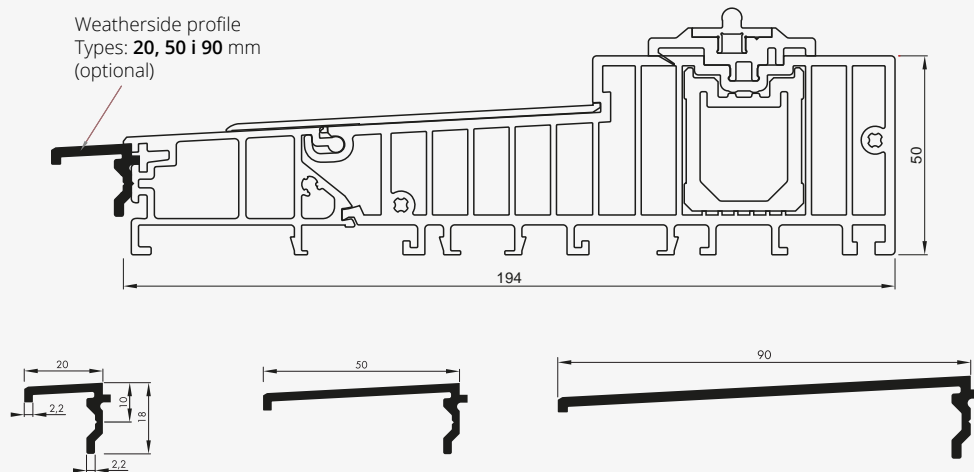

## VSLIDE82 TYPES OF THRESHOLDS

### THRESHOLD 50MM (STANDARD)

### THRESHOLD 25MM (OPTIONAL)