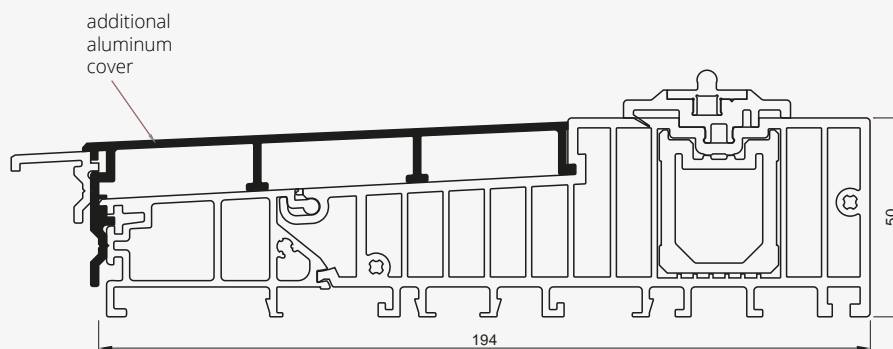

## VSLIDE82 TYPES OF THRESHOLDS

### THRESHOLD 50MM (STANDARD)

### THRESHOLD 25MM (OPTIONAL)