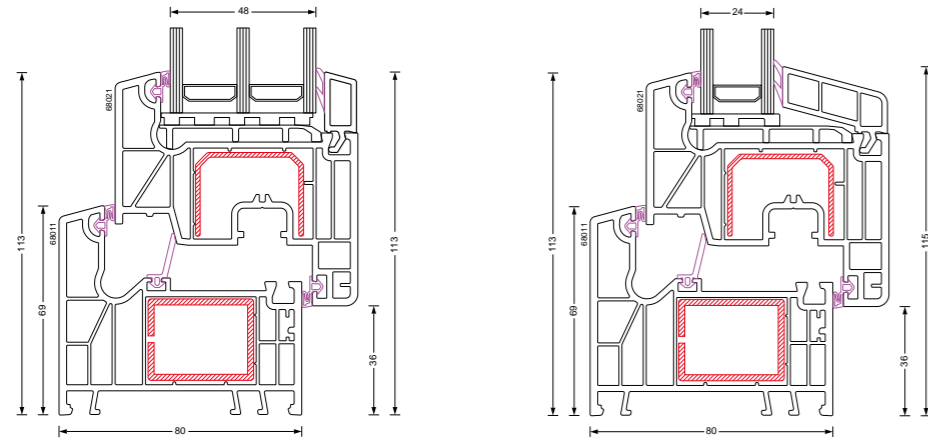

PROFILES CROSS-SECTIONS

f in @ | amex-baczek.com

W-LINE 80

68011 - 68021 (glass package 48mm)

68011 - 68021 (glass package 24mm)