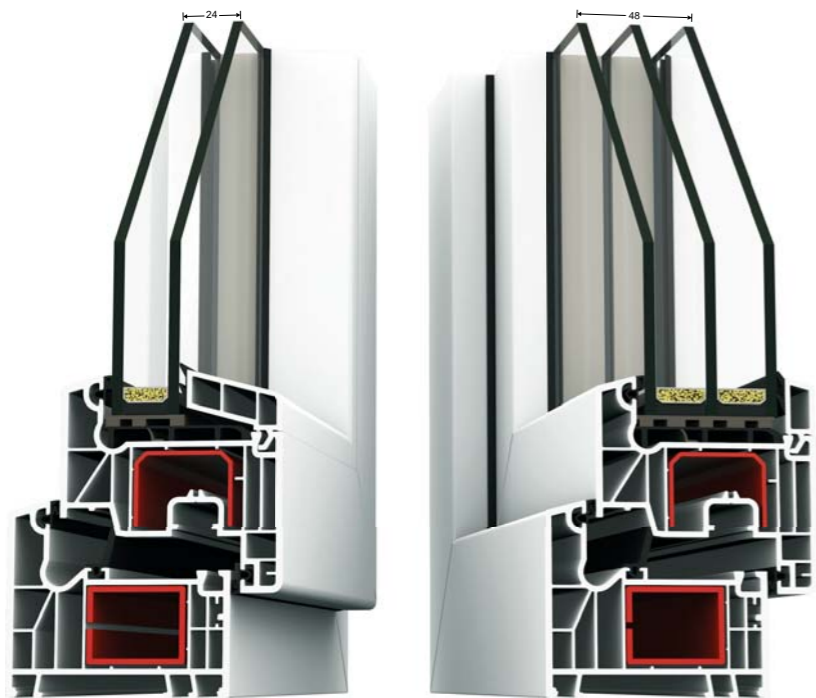

W-LINE 80

PROFILE: 68011 - 68021 COLOR: white CORE: white

woodec

APPEARANCE OF GENUINE WOOD

check on amex-baczek.com