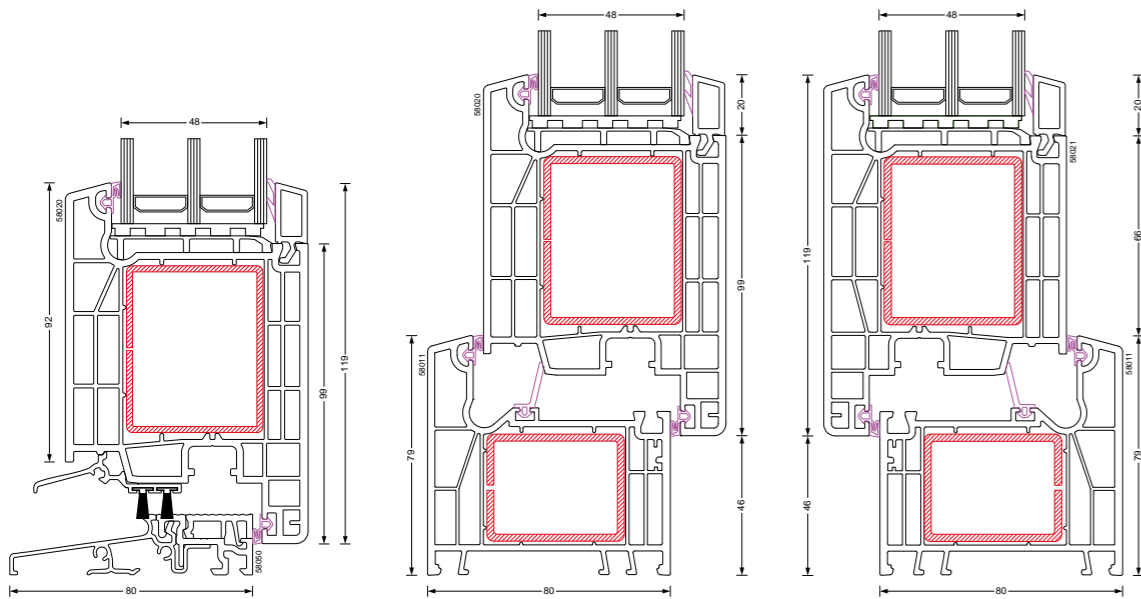

threshold 58050 - 58020

58011 - 58020

58011 - 58021