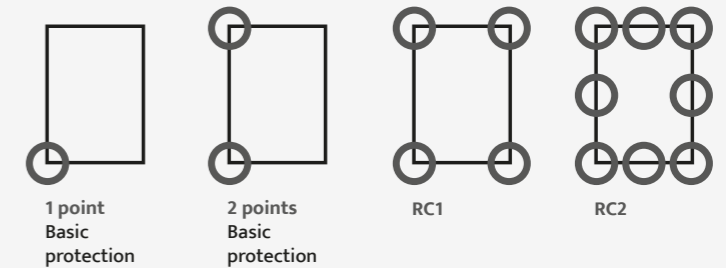

SIEGENIA
brings spaces to life

Rotary mushroom head cam with integrated height adjustment	Stay system	Anti-pry latch	Balcony latch	Corner	Covered hinge side (optional)
Though compact, it combines plentiful of advantages: it ensures simpler and perfectly precise installation; self-reliantly equals fitting play tolerances and significantly limits the need to perform adjustment during production, installation and handling; automatically adjusts to changing operating conditions, e.g. temperature; ensures always the optimally set closing system; prevents from time wasting and costly complaints.	It enables closing and tilting of balcony windows and doors in an even simpler and more comfortable way: the large closing range on the air latch also allows for smooth, though effortless closing of very wide delicate sashes; positioning in the tilted position by means of a braking bushing; integrated anti-slam protection in the tilted position; lock in the tilted position preventing from incorrect window handling.	Perfect mix of plastic and steel materials, ensuring the so far unreachable low friction level; no-nonsense extension to RC2 thanks to very simple templates / software and identical catch positions also in case of movable posts and higher security levels; attractive design of standard and anti-pry catches.	During closing of a door a leaf is pulled by means of a latch, resulting in keeping a leaf in the latched position; in the standard version you can adjust the wedging force and friction level is low; in the comfort version door can be unblocked in the tilted position; a frame catch works together with a latch, resulting in no need to use any additional elements.	The corner with a finger leaf lift and lock of incorrect handle use. Rollers available even at the basic anti-burglary protection level, elegant design of fitting thanks to use of catches in the unified form.	Covered hinges ensure subtle window appearance and seamless sealing ensures perfect thermal and acoustic insulation. Several adjustment options allow to maintain easy sash operation for a long time, while the lower hinge is protected against staining by means of a correctly selected shield.