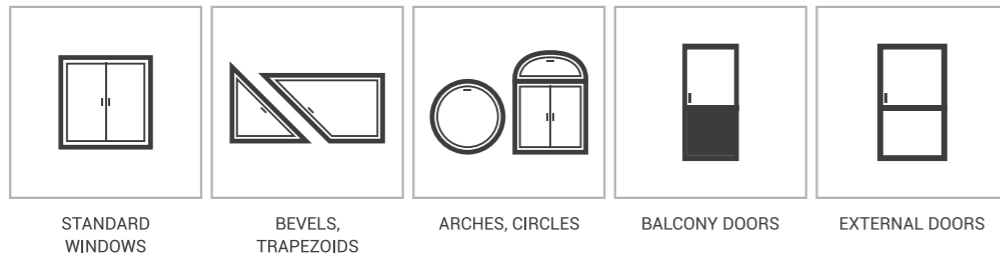

POSSIBILITIES OF IMPLEMENTATION