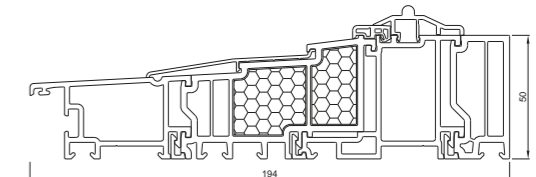

Weatherside profile
Types: 20, 50 | 190 mm
(optional)