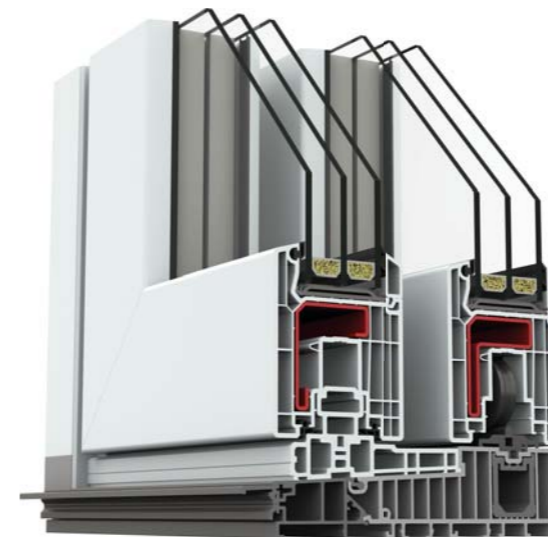

SIEGENIA ECO PASS (STANDARD)