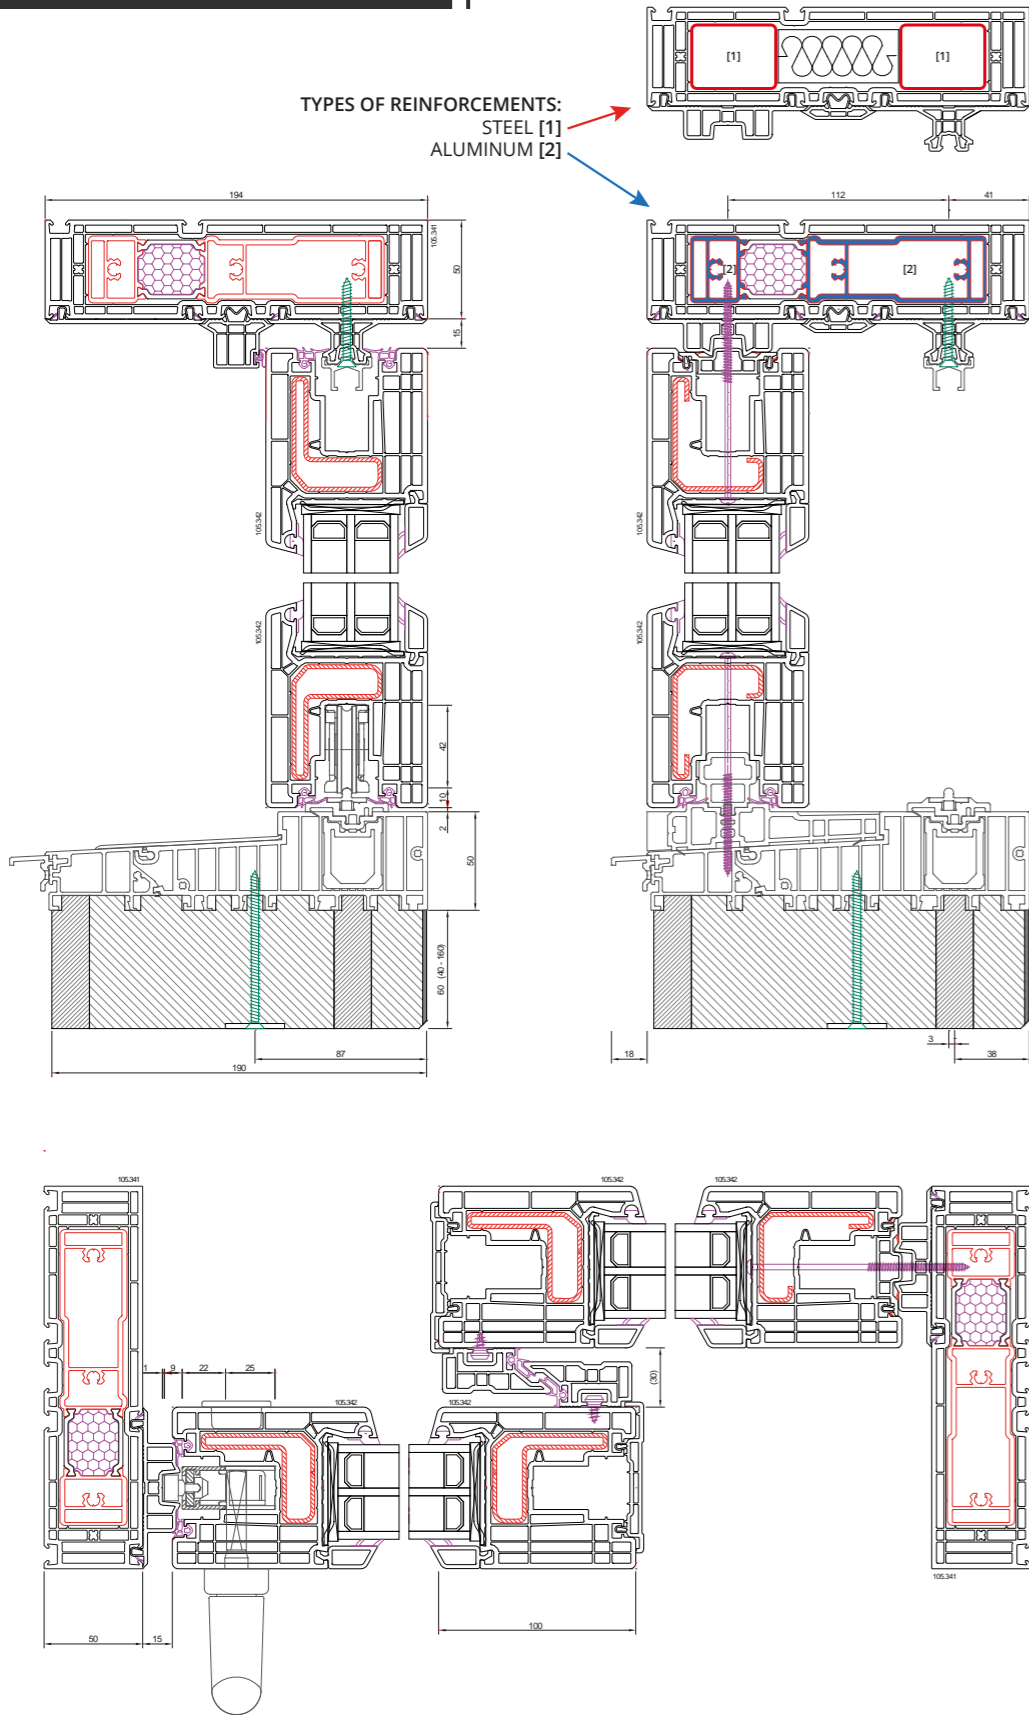

PROFILES CROSS-SECTIONS

TYPES OF REINFORCEMENTS:
STEEL [1]
ALUMINUM [2]