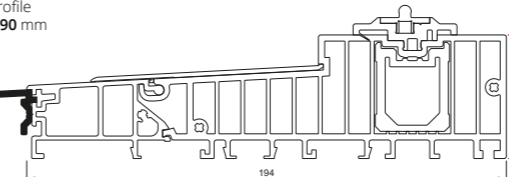

Weatherside profile
Types: 20, 50 | 190 mm
(optional)